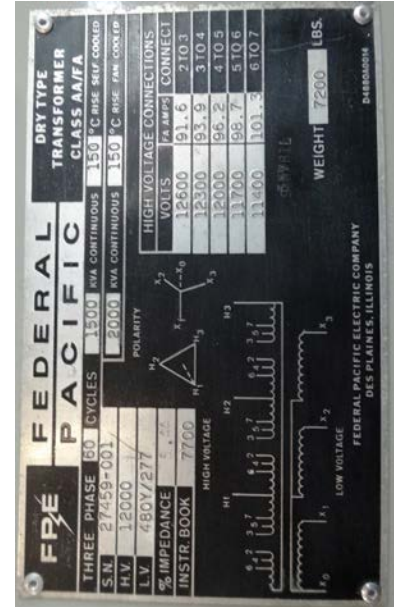

American Electric Components, Inc.

4901 FRUITLAND AVE.
VERNON, CA 90058

PHONE: (323) 771- 4888 • FAX: (323) 771- 4775

<http://www.aecinc1.com>, E-mail: raul@aecinc1.com

		American Electric Components, Inc.	
		VERNON CALIFORNIA U.S.A.	
		www.aecinc1.com	
DRY TYPE TRANSFORMER, AL WOUND			
KVA	1500	COOLING CLASS	AA
		RISE	150 °C
VOLTAGE	12000 - 480Y/277 with HV taps 2+, 2-, 2 ½ %		
3 PH	60 HZ	220 °C	INSULATION SYSTEM
SERIAL NO.	1107088-1	CAT NO.	1500TUD2NE
5.44 %	IMPEDANCE AT 170 °C	HV BIL	95 KV
TOTAL WEIGHT	7200 LBS.	LV BIL	30 KV
Federal Pacific SN 27459-001			

NAMEPLATE INFORMATION

MANUFACTURED BY: Federal Pacific, Reconditioned by AEC, Inc.

KVA: 1500 **COOLING CLASS:** AA **RISE TEMP:** 150 °C

VOLTAGE: 12000 – 480Y/277 with HV taps 2+, 2-, 2 ½ %

ENCLOSURE: NEMA 1 (Indoor) **PHASE:** 3 **HERTZ:** 60

AEC Inc. Serial NO: 1107088-1 **CAT NO:** 1500TUD2NE

% IMP: 5.44 **WEIGHT:** 7200 LBS **ALUMINUM WOUND**

DIM: 106 ½ H x 86 W x 55 D

NOTES: Federal Pacific SN 27459-001 Used / Reconditioned with one year warranty by AEC, Inc.