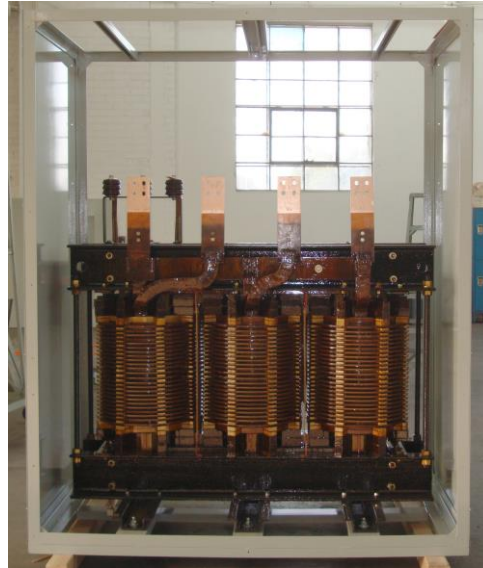

American Electric Components, Inc.

4901 FRUITLAND AVE.
VERNON, CA 90058

PHONE: (323) 771- 4888 • FAX: (323) 771- 4775

<http://www.aecinc1.com>, E-mail: raul@aecinc1.com

NAMEPLATE INFORMATION

Manufactured by Jeffries, Reconditioned by American Electric Components, Inc.

KVA: 1000 **COOLING CLASS:** AA **RISE TEMP:** 150 °C

VOLTAGE: 4160 – 480Y/277 with HV taps 2+, 2-, 2 ½ % (30 – 10 KV BIL)

ENCLOSURE: NEMA 1 (Indoor) **PHASE:** 3 **HERTZ:** 60

SERIAL NO: 1110156-2 **CAT NO:** 1000TUD2GE

% IMP: 5.50 **WEIGHT:** 5600 **LBS** COPPER **WOUND**

DIM: 90 ½ **H x** 73 ½ **W x** 48 ½ **D** C&C 60 H x 65 W x 23 D

NOTES: Used / Reconditioned with one year warranty by AEC, Inc.