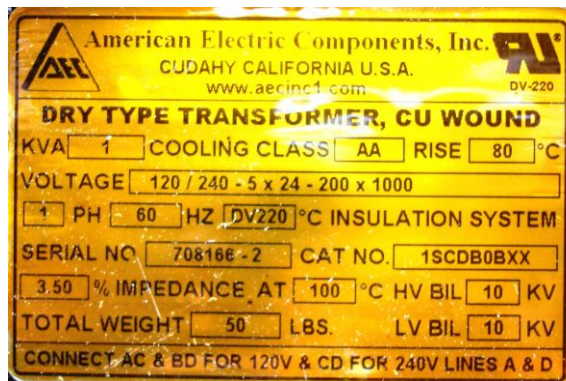

American Electric Components, Inc.

4901 FRUITLAND AVE.

VERNON, CA 90058

PHONE: (323) 771-4888 • FAX: (323) 771-4775

<http://www.aecinc1.com>, E-mail: raul@aecinc1.com

NAMEPLATE INFORMATION

MANUFACTURED BY: American Electric Components, Inc.

KVA: 1 **COOLING CLASS:** AA **RISE TEMP:** 80 °C

VOLTAGE: 120 / 240 - 5 x 24 - 200 x 1000

ENCLOSURE: NEMA 1 (indoor) **PHASE:** 1 **HERTZ:** 60

SERIAL NO: 708166-2 **CAT NO:** 1SCDB0BXX

% IMP: 3.5 **WEIGHT:** 50 LBS **COPPER** **WOUND**

DIM: 13 1/4 H x 7 1/2 W x 6 1/4 D **Core & Coil**

NOTES: One year warranty by AEC, Inc