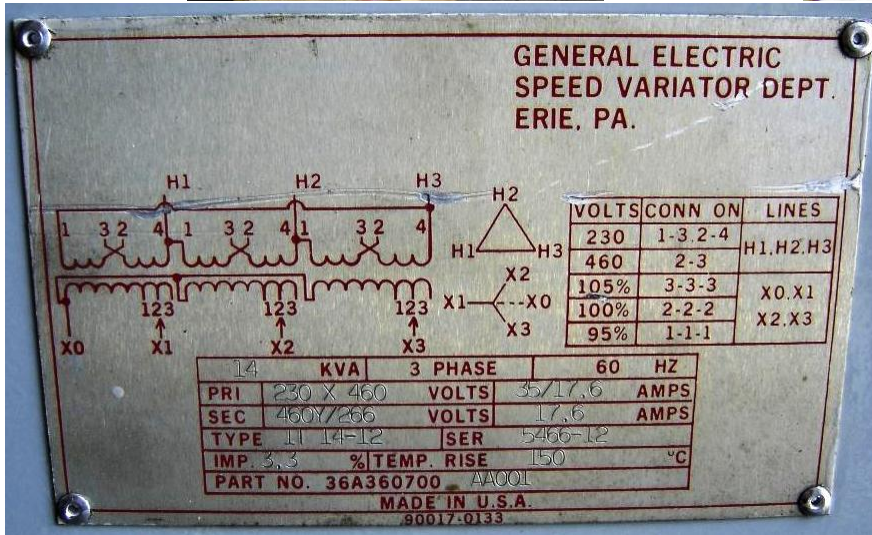

American Electric Components, Inc.

4901 FRUITLAND AVE.
VERNON, CA 90058

PHONE: (323) 771-4888 • FAX: (323) 771-4775

www.aecin1.com, E-mail: raul@aecin1.com

MANUFACTURED BY: General Electric

KVA: 14 **COOLING CLASS:** AA **RISE TEMP:** 150 °C

VOLTAGE: 230x460-460Y/266

ENCLOSURE: NEMA 1 INDOOR **PHASE:** 3 **HERTZ:** 60

SERIAL NO: 901032-1 **CAT NO:** 14TD1BDE

% IMP: 3.3 **WEIGHT:** _____ LBS **ALUMINUM** **WOUND**

DIM: 23 D x 15 W x 28 ½ H

NOTES: Reconditioned by AEC One year warranty by AEC, Inc.