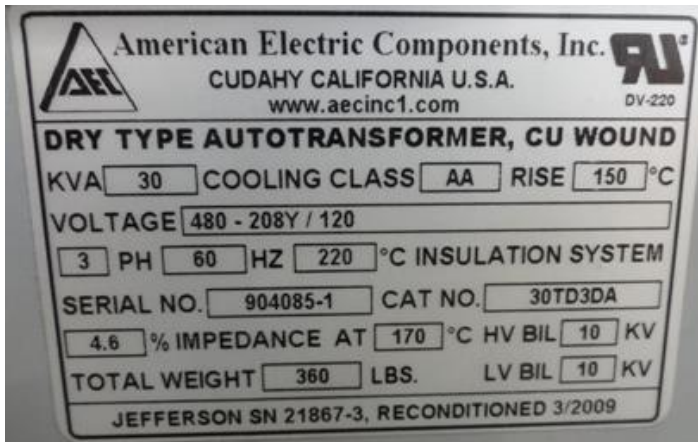

American Electric Components, Inc.

4901 FRUITLAND AVE.
VERNON, CA 90058

PHONE: (323) 771-4888 • FAX: (323) 771-4775

www.aecinc1.com, E-mail: raul@aecinc1.com

NAMEPLATE INFORMATION

MANUFACTURED BY:	Jefferson					
KVA:	30	COOLING CLASS:	AA	RISE TEMP:	150	°C
VOLTAGE:	480 - 208Y/120					
ENCLOSURE:	INDOOR/OUTDOOR		PHASE:	3	HERTZ:	60
SERIAL NO:	904085-1		CAT NO:	30TD3DA		
% IMP:	4.6	WEIGHT:	360	LBS	COPPER WOUND	
DIM:	23 1/4	D x	20 3/4	W x	36	H

NOTES: Reconditioned 3/09
JEFFERSON CATALOG 223 -1194
SN: 21867-3