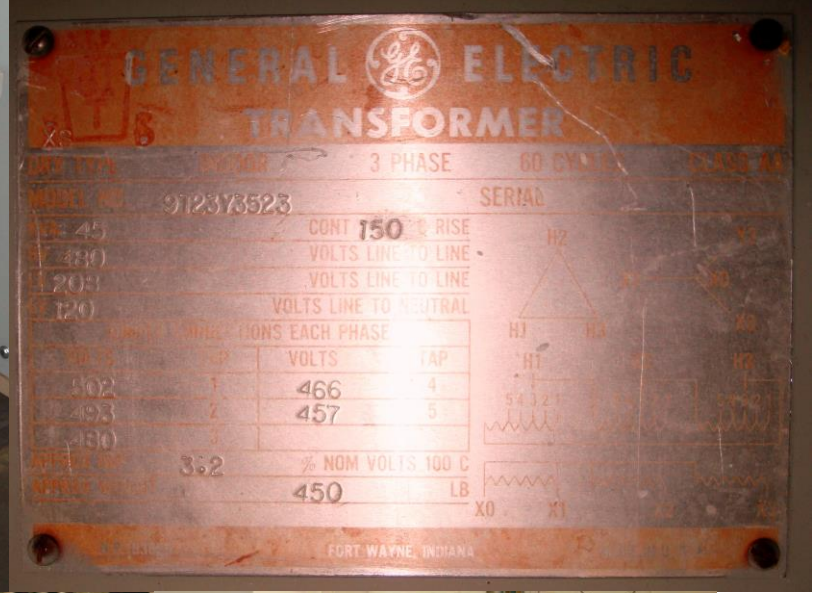

American Electric Components, Inc.

4901 FRUITLAND AVE.
 VERNON, CA 90058
 PHONE: (323) 771-4888 • FAX: (323) 771-4775
www.aecin1.com, E-mail: raul@aecin1.com

NAMEPLATE INFORMATION

Rebuilt: Manufactured by General Electric, Reconditioned by American Electric Components, Inc 9/09
45 KVA, 3 PH, 60 HZ, AA, 150 °C Rise temperature

VOLTAGE: 480-208/120 VOLTS, W/ TAPS 2+, 2-, 2.5%

Description: Nema 1 Indoor

SERIAL NO: 909168-1 **CAT NO:** 45TD2DA

% IMP: 3.2 **WEIGHT:** 450 **LBS** ALUMINUM **WOUND**

DIM: 18 ½ **D x** 23 ½ **W x** 27 ½ **H**